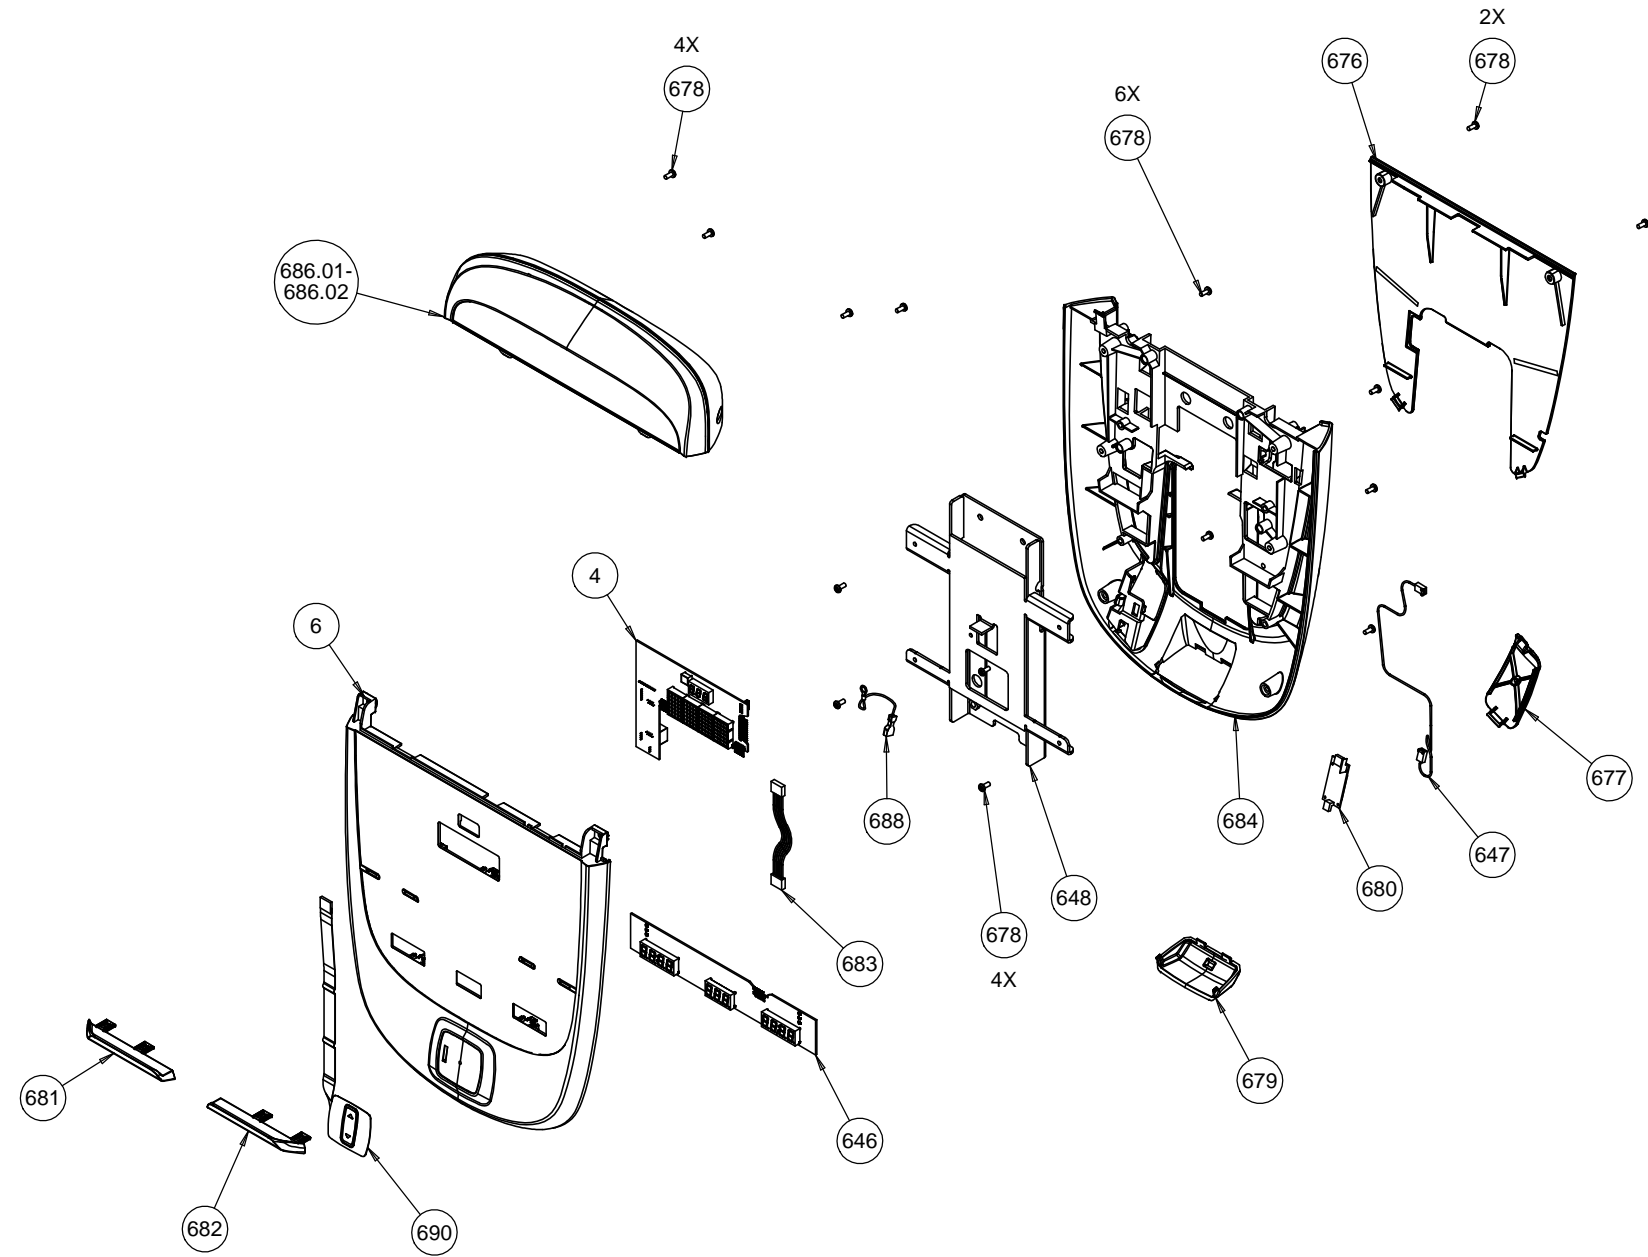

C

B

A

3

2

1

PRODUCT:
P10 CONSOLE

PRECOR

DRWN BY	8/4/14	KAW	SIZE	PAGE	OF	DWG. NO.	SUBREV
CS	05.06.13	BG	A	1	1	302725-101	B

Bubble #	OEM Part Number	Description
4.01	PPP000000302197102	ASSY, P10, UPPER PCA & SW, UBK/RBK
6	PPP000000302774150	ASSY,DISPLAY - FACE,P10,UBK/RBK10-8
646	PPP000000302207103	ASSY, P10, METRICS PCA & SW, TRIPLE
647	PPP000000040015020	ASSY,CBL,3C,.1 CTR,W/RAMP,1-1,SN,20
648	PPP000000300285102	WELDMENT,DISPLAY,PT - P10/P30/P20
676	PPP000000300278103	PLASTIC, SERVICE COVER, DISPLAY, P2
677	PPP000000300283101	PLASTIC, HR DOOR, P40/P30/P20, SILV
678	PPP00000MGCN016038	SCREW,MCH,8-32X3/8,PANHD,PHIL,
679	PPP000000303806101	ASSY,REPLACEABLE,HP,AMBIENT,P30/P80
680	PPP000000300812131	BOARD,CHR & WIRELESS,SALUTRON,(PORT
681	PPP000000303176101	SUPPORT,BOOK,LEFT,P30/P10
682	PPP000000303176102	SUPPORT,BOOK,RIGHT,P30/P10
683	PPP000000035754006	ASSY,CABLE,6C, .1 CTR,1-1,TIN, 6 in.
684	PPP000000300277103	PLASTIC, REAR, DISPLAY ,P40/P30/P20
688	PPP000000301415008	CBL,1C,20AWG,#8 RING/250X032 QD REC
690	PPP000000302141101	KEY PANEL,MACHINE CTRL,P10,SINGLE
692.01	PPP00000CX50068101	KIT,UPGRADE,WIRELESS 900/800MHZ,H/P
692.02	PPP00000CX50069101	KIT,UPGRADE,PVS,H/P-USB JACK,CABLES
692.03	PPP00000CX50070101	KIT,UPGRADE,BLANK TOP CAP,USB JACK,
694	PPP000000302059102	KEY PANEL,PVS,P30/P10,STND CONT,W/W
695	PPP000000058225101	CS KIT, SERVICE AND TOP BACK COVER
706	PPP000000301451026	ASSY,CBL,3P3C-6P3C(W/RAMP & RIBS),.
750	PPP000000304178102	ASSY,PLASTIC,OPTION CAP,REAR (W/LOO
752	PPP000000303323102	ASSY,CBL,USB CHARGER/HEADPHONE,AUDI